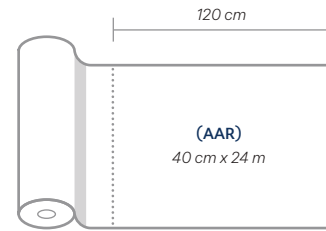

SERWETKA AIRLAID
składanie 1/4
50 szt.

kieszonka
na sztućce

SERWETKA AIRLAID
składanie 1/8
25 szt.

AIRLAID TABLE RUNNER
perforation 120 cm
20 pcs / roll

BIEŻNIK AIRLAID
perforacja 120 cm
20 szt. / rolka

NEW