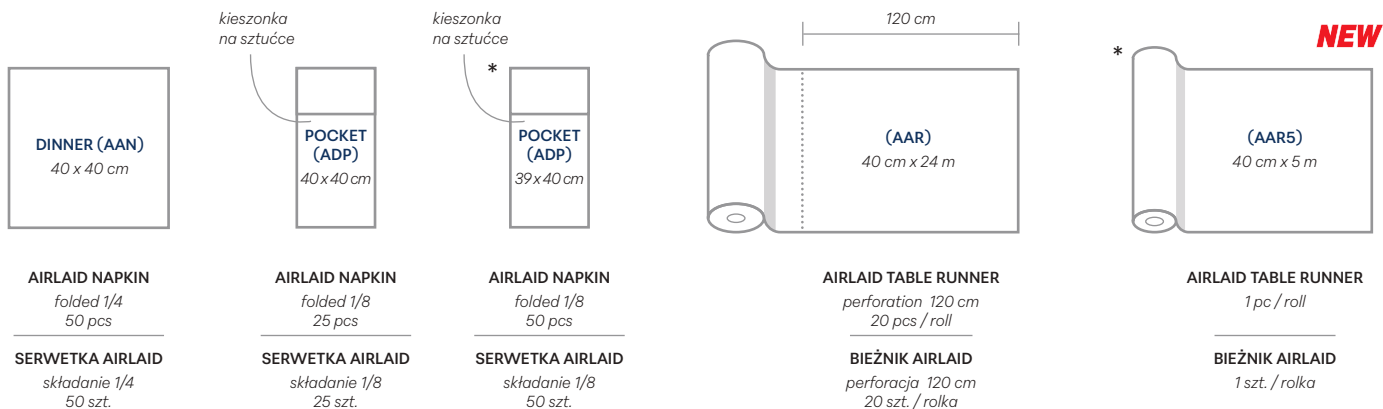

REVERSE DESIGN SNOWFLAKES gold-white
AAN006890

UNICOLOR white
AAR001000