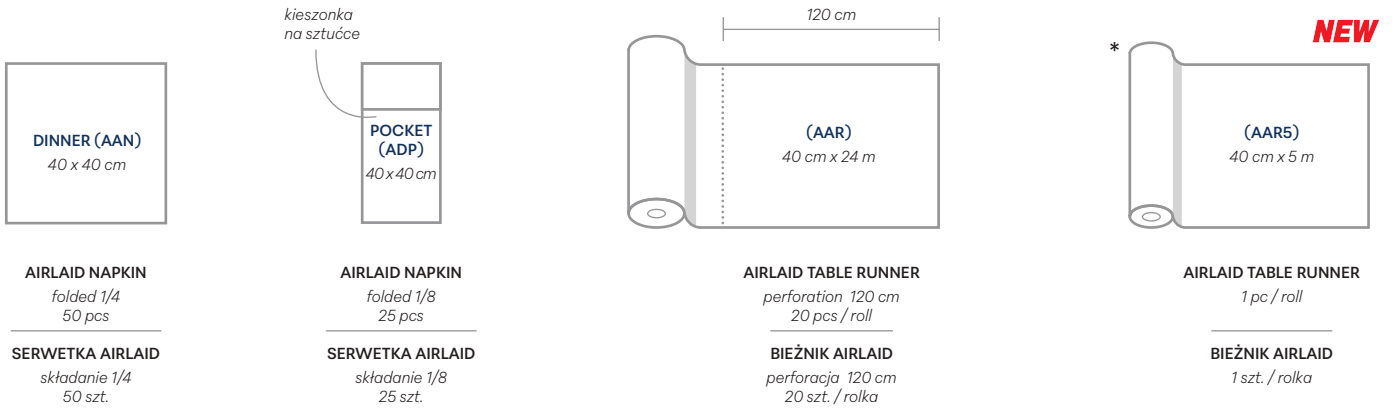

FIRST COMMUNION / PIERWSZA KOMUNIA ŚWIĘTA